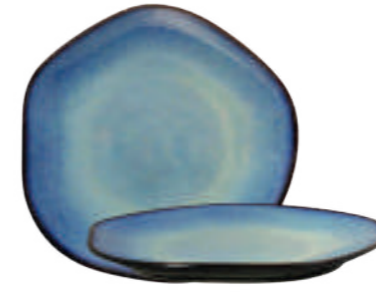

Seal Utopya

Düz Tabak / Flat Plate	6
GBSUTP21DUVR12082	6
21cm	
GBSUTP27DUVR12082	6
27cm	
GBSUTP30DUVR12082	6
30cm