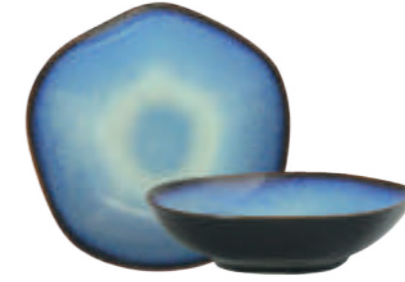

Kase / Bowl	6
GBSUTP19KSVR12082	6
19cm