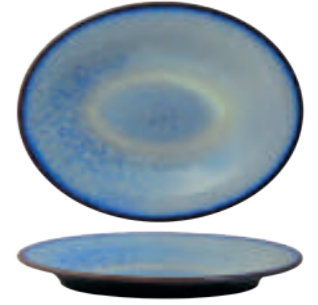

# Seal Paris

Düz Tabak / Flat Plate	6
GBSPAR19DUVR12082	6
19cm	
GBSPAR21DUVR12082	6
21cm	
GBSPAR25DUVR12082	6
25cm	
GBSPAR27DUVR12082	6
27cm	

Çukur Tabak / Deep Plate	6
GBSPAR22CKVR12082	6
22cm	

Kase / Bowl	6
GBSPAR17KKVR12082	6
17cm	